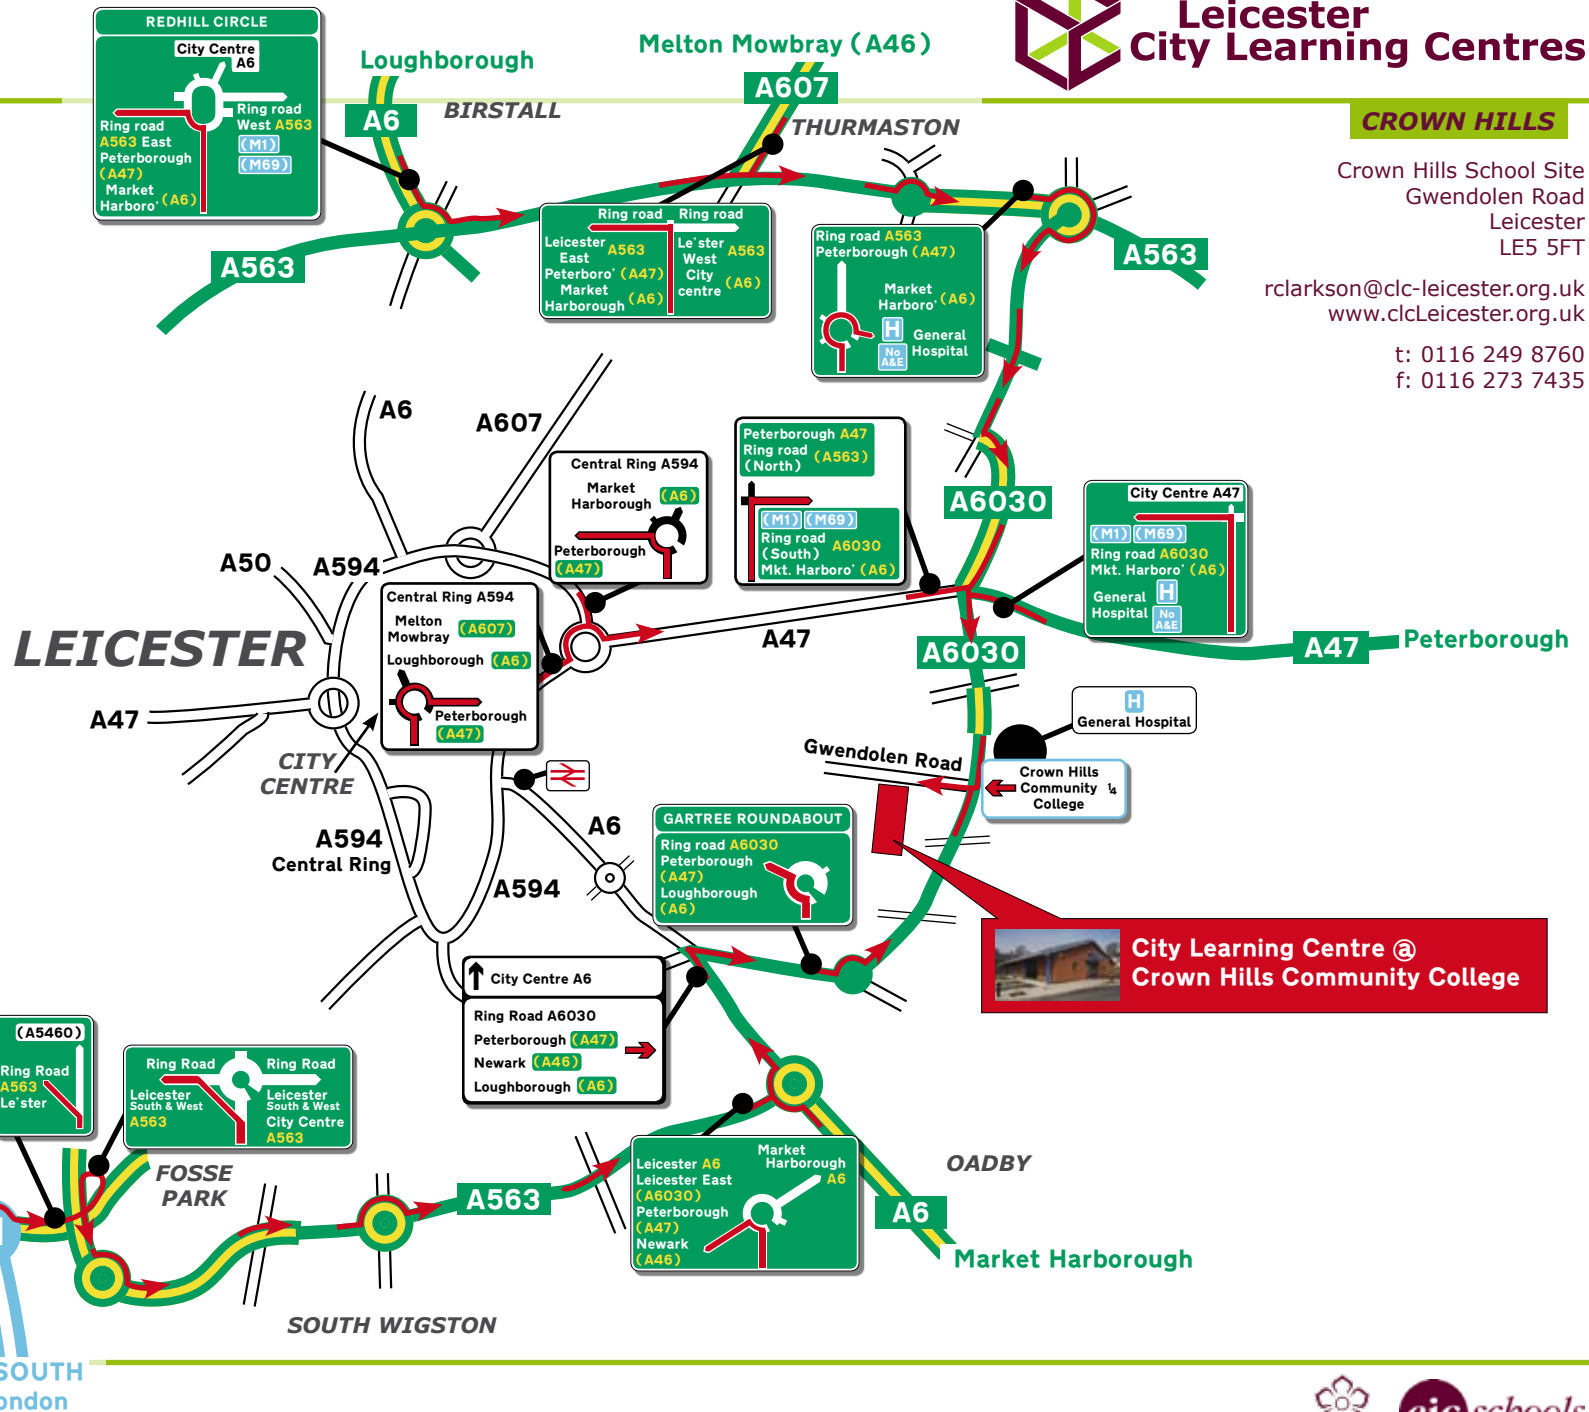

### By Car

Adequate parking is available on site. Use the car park of Crown Hills Community College. If using satellite navigation, navigate to the postcode LE5 5FT.

### By Bus

Route 16 runs every 10 minutes from Charles Street (stand C29). Alight at the General Hospital.

### By Train

Leicester rail station is well served by taxis, ask for Crown Hills Community College, Gwendolen Road, near the General Hospital.

**City Learning Centre @  
Crown Hills Community College**

©2007 ben-robinson.com