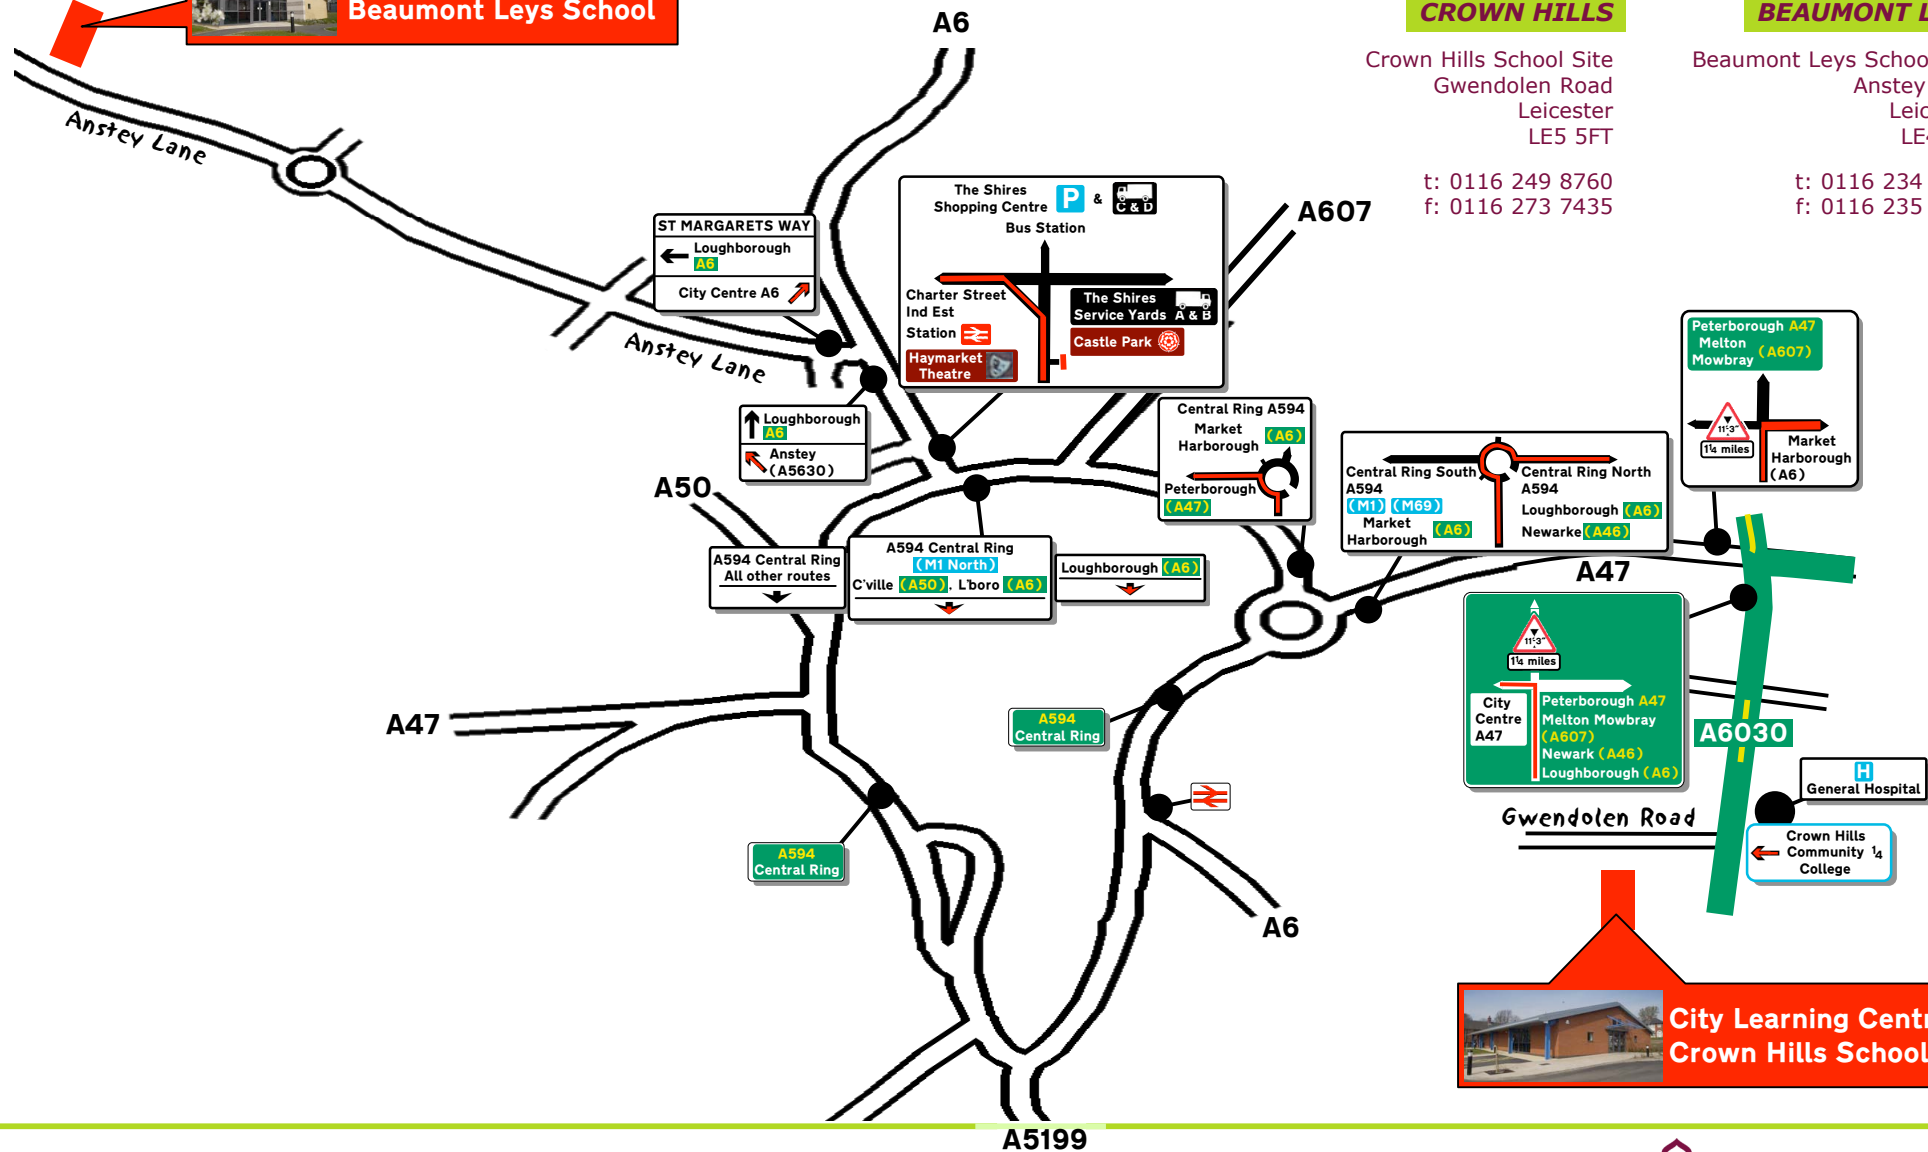

Leicester City Learning Centres

**City Learning Centre @
Beaumont Leys School**

CROWN HILLS

Crown Hills School Site
Gwendolen Road
Leicester
LE5 5FT

t: 0116 249 8760
f: 0116 273 7435

BEAUMONT LEYS

Beaumont Leys School Site
Anstey Lane
Leicester
LE4 0FL

t: 0116 234 7820
f: 0116 235 3547

**City Learning Centre @
Crown Hills School**