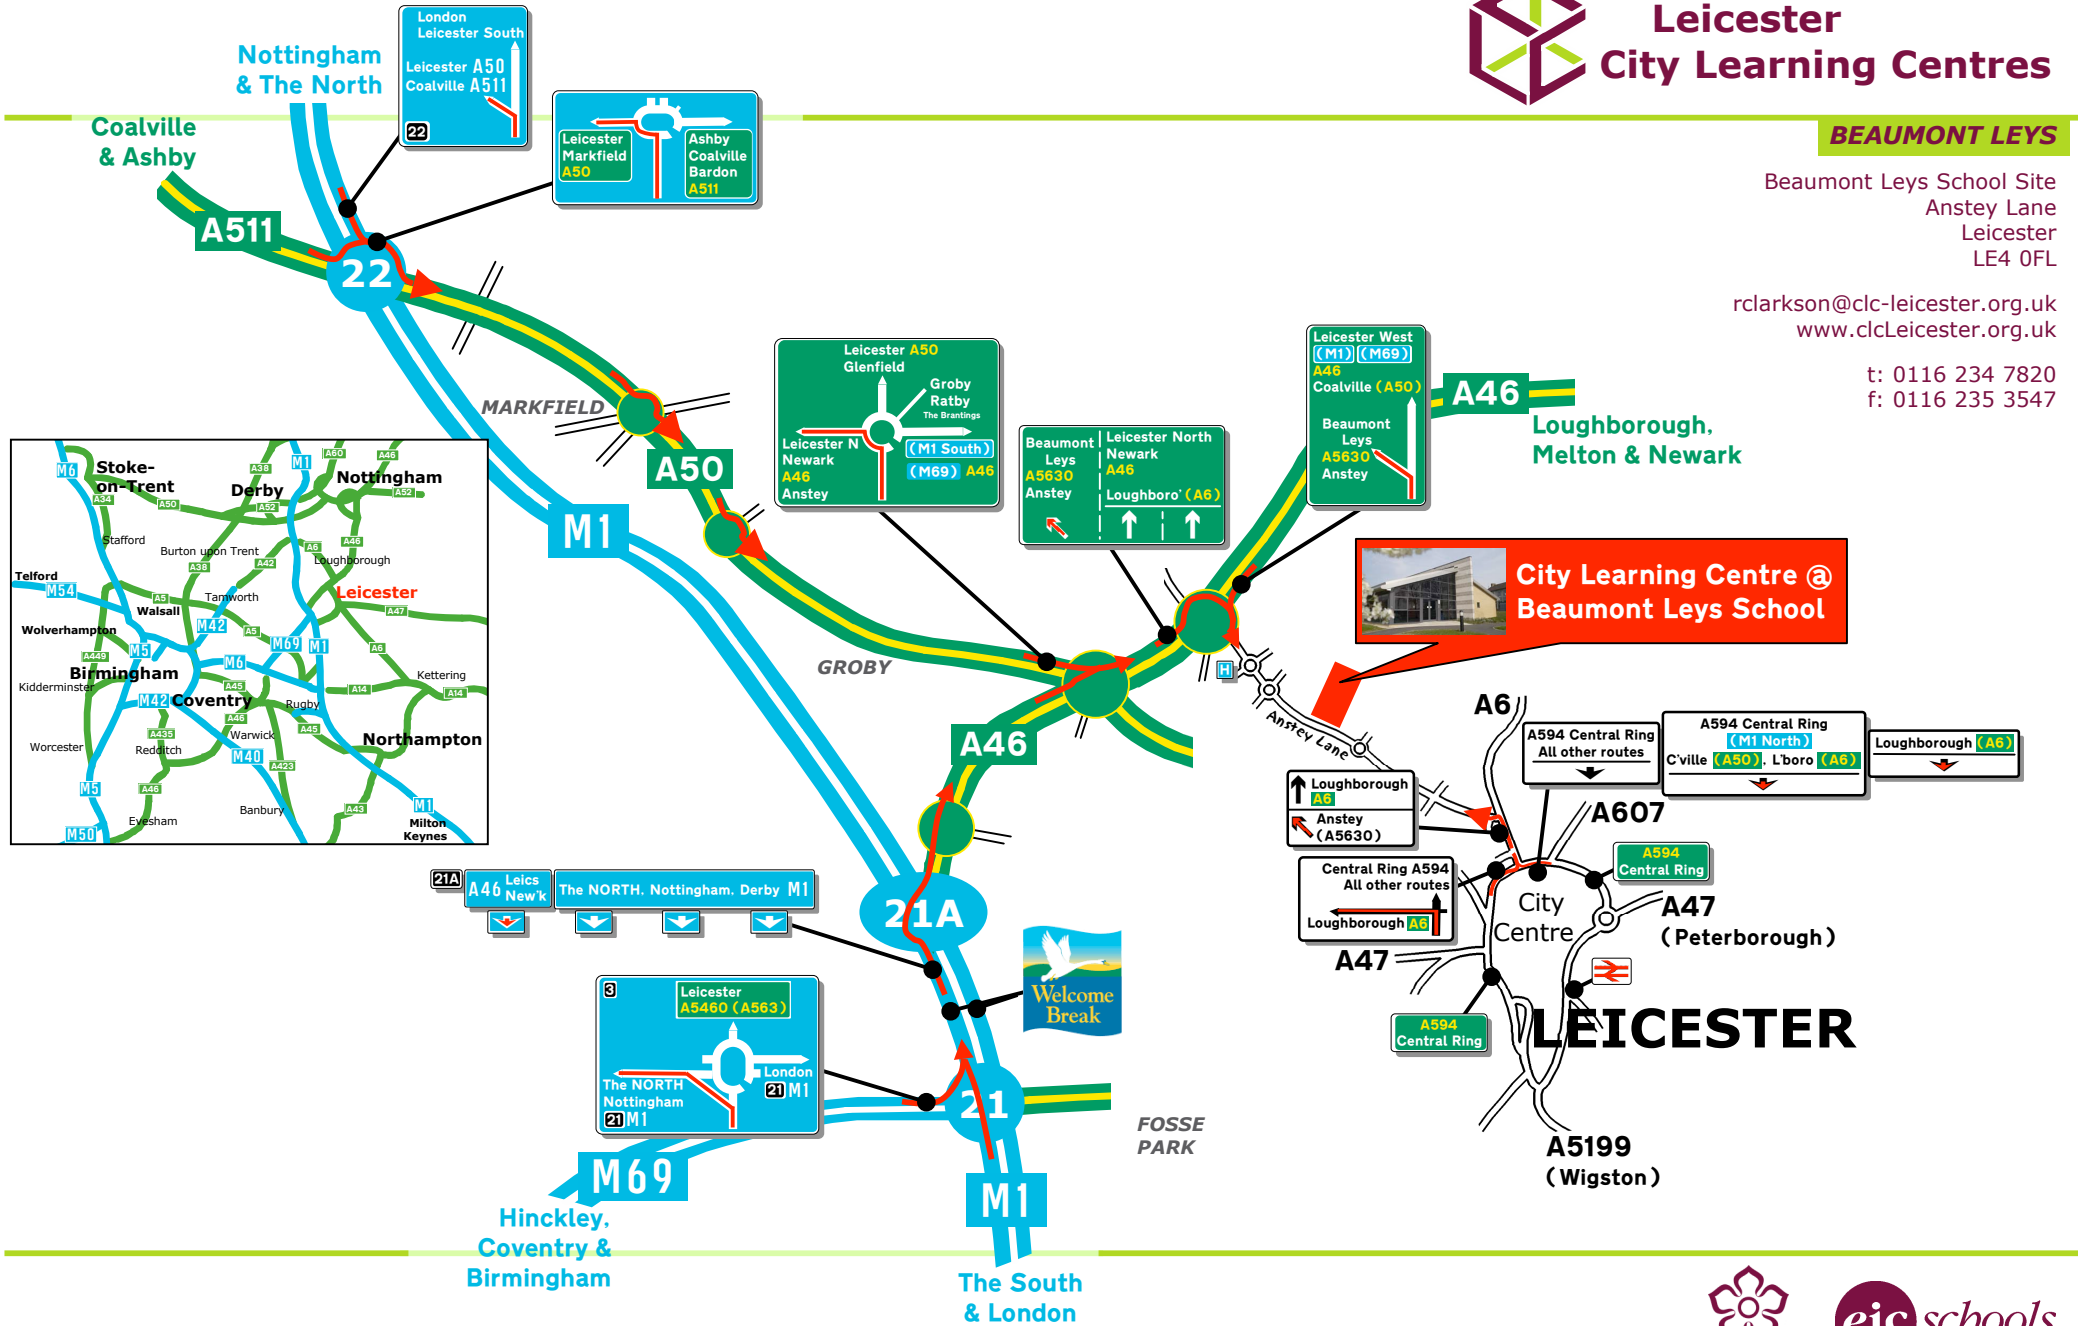

Leicester City Learning Centres

BEAUMONT LEYS

Beaumont Leys School Site
Anstey Lane
Leicester
LE4 0FL

rclarkson@clc-leicester.org.uk
www.clcLeicester.org.uk

t: 0116 234 7820
f: 0116 235 3547

**City Learning Centre @
Beaumont Leys School**